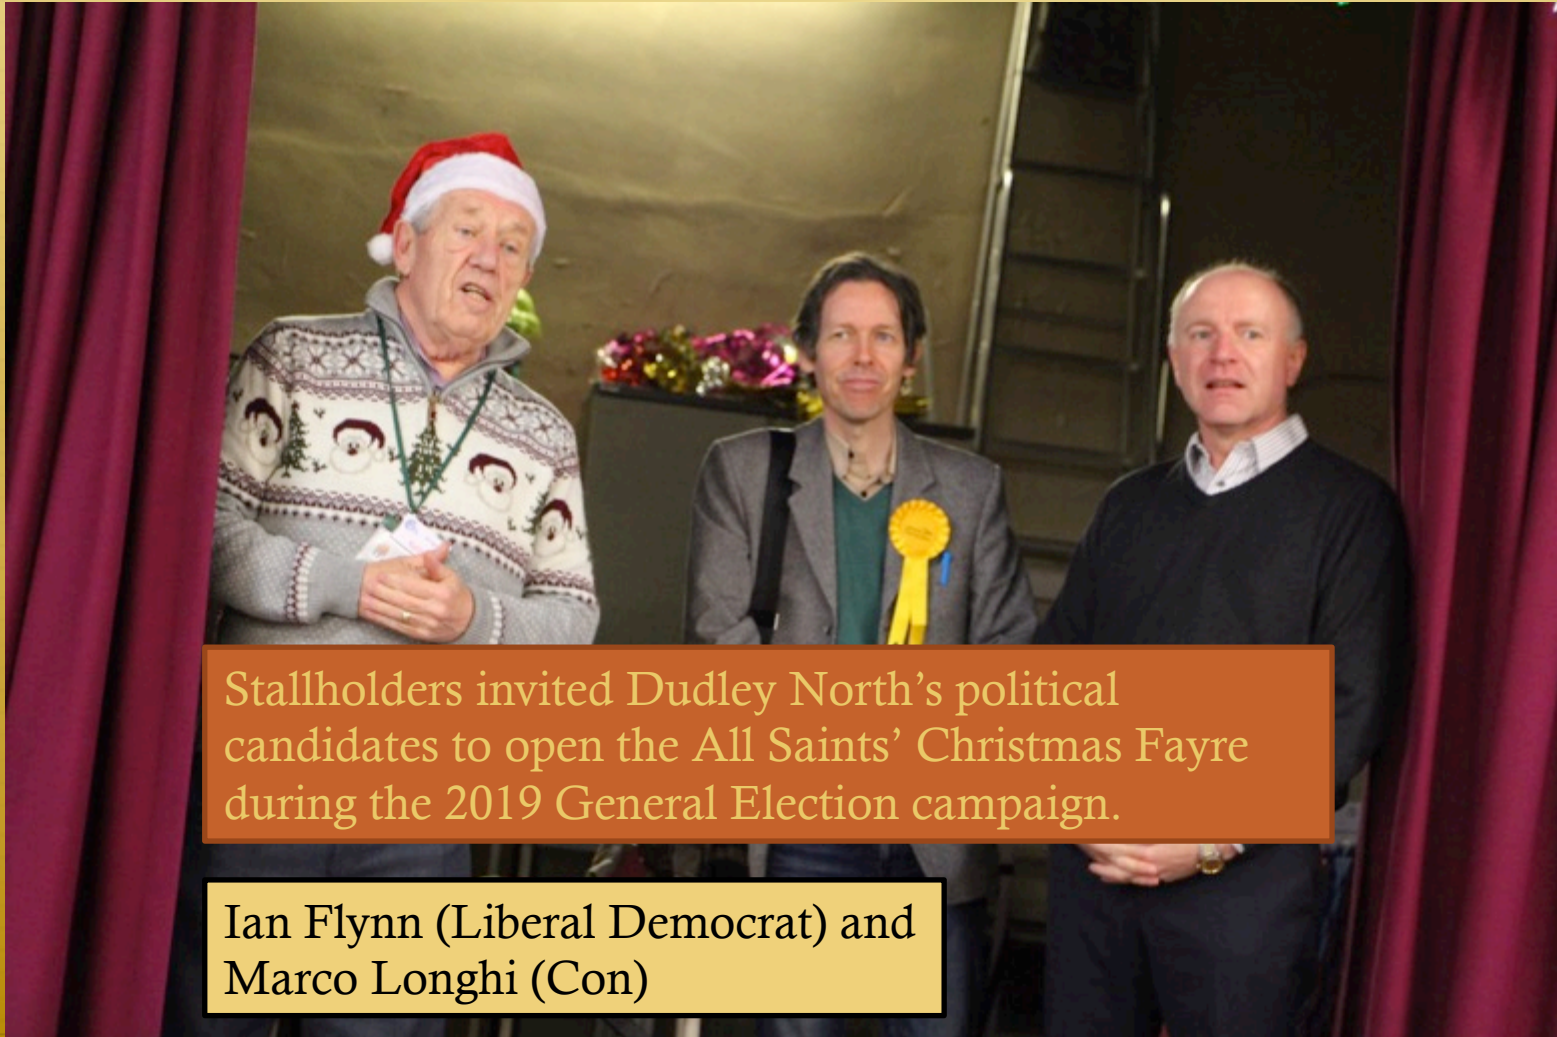

All Saints' Christmas Fayre

Stallholders invited Dudley North's political candidates to open the All Saints' Christmas Fayre during the 2019 General Election campaign.

Ian Flynn (Liberal Democrat) and
Marco Longhi (Con)