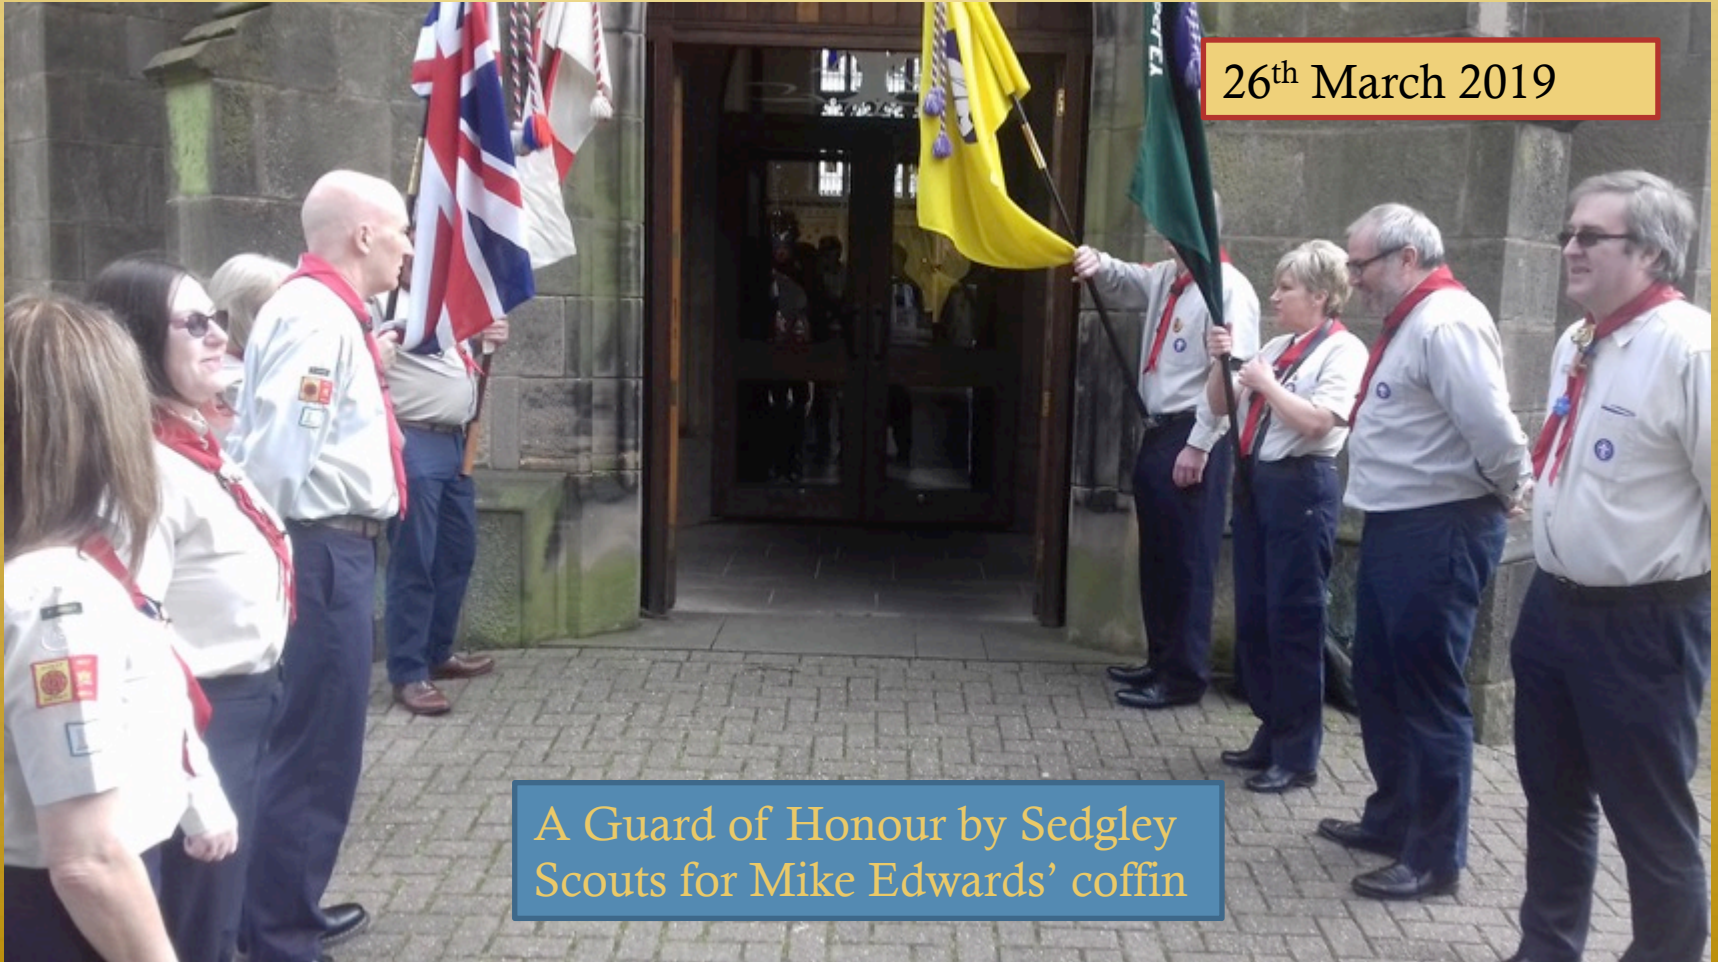

The funeral of Mike Edwards

26th March 2019

A Guard of Honour by Sedgley Scouts for Mike Edwards' coffin